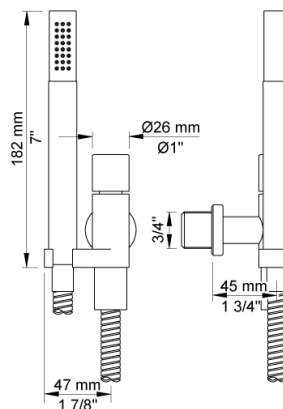

Date:

Client:

Project:

070

Hand shower, hand shower holder and hose with non-return valve.

Flow

	Bar:	1.0	2.0	3.0	4.0	5.0
070 ¹⁾	(l/min)	5.2	7.4	9.0	9.0	9.0

¹⁾ USA: Flow restricted to 1.8 gpm (7.0 l/min)